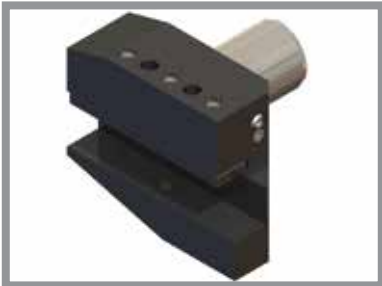

Part #: VDI40-OD25MX-OHB4

Left Hand Short Inverted Radial Turning Tool

Part #: VDI40-OD10X-LG-OHB8

Left Hand Long Inverted Radial Turning Tool

Part #: VDI40-OD25MX-LG-OHB8

Left Hand Long Inverted Radial Turning Tool

Part #: VDI40-ID10Z-C2

Left Hand Axial Turning Tool

Part #: VDI40-ID25MZ-C2

Left Hand Axial Turning Tool