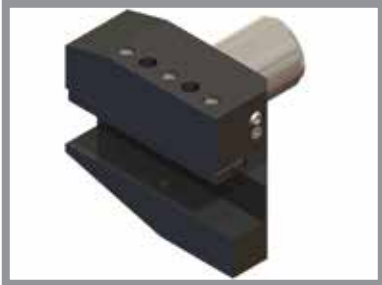

Part #: VDI40-OD25MX-OHB4

Left Hand Short Inverted Radial Turning Tool

Part #: VDI40-OD10X-LG-OHB8

Left Hand Long Inverted Radial Turning Tool

Part #: VDI40-OD25MX-LG-OHB8

Left Hand Long Inverted Radial Turning Tool

Part #: VDI40-ID10Z-C2

Left Hand Axial Turning Tool

Part #: VDI40-ID25MZ-C2

Left Hand Axial Turning Tool