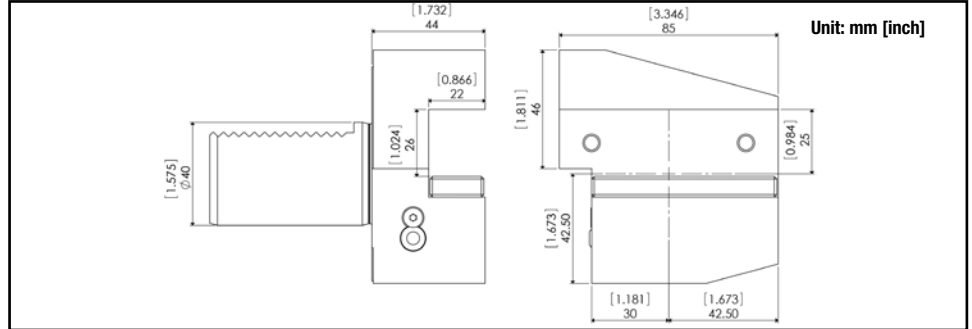

Part #: VDI40-OD25MX-OHB4

Left Hand Short Inverted Radial Turning Tool

Part #: VDI40-OD10X-LG-OHB8

Left Hand Long Inverted Radial Turning Tool

Part #: VDI40-OD25MX-LG-OHB8

Left Hand Long Inverted Radial Turning Tool