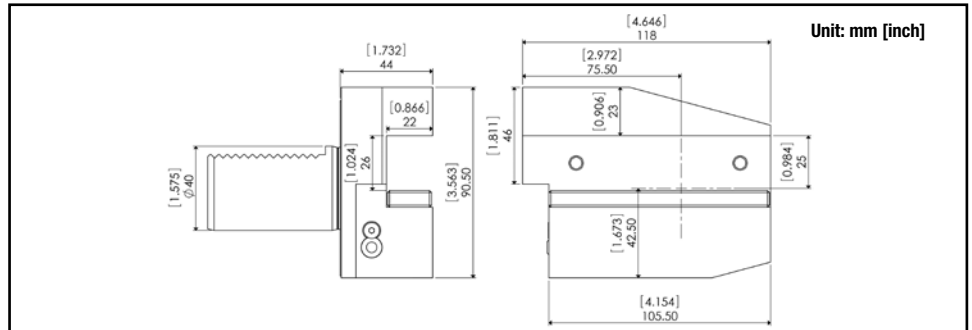

Part #: VDI40-ID10Z-C2

Left Hand Axial Turning Tool

Part #: VDI40-ID25MZ-C2

Left Hand Axial Turning Tool