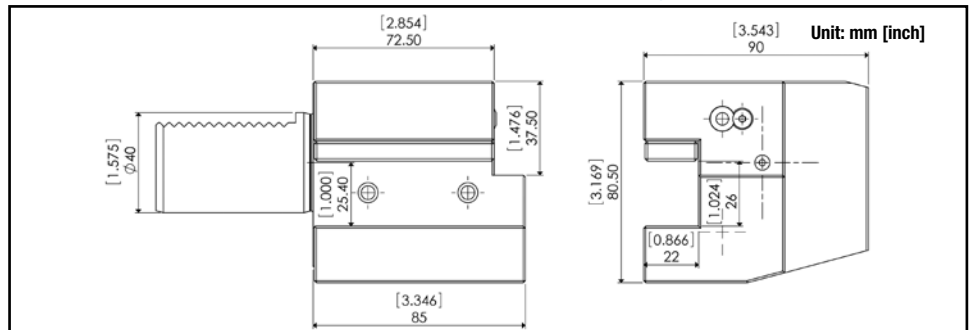

Part #: VDI40-ID10Z-C2

Left Hand Axial Turning Tool

Part #: VDI40-ID25MZ-C2

Left Hand Axial Turning Tool