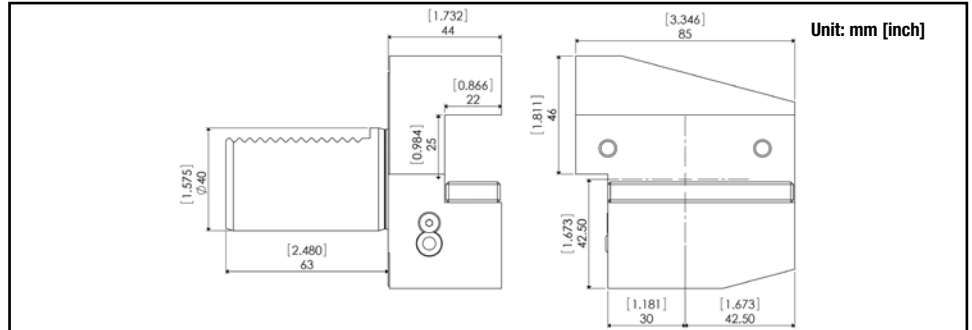

Part #: VDI40-OD25MX-OHB4

Left Hand Short Inverted Radial Turning Tool

Part #: VDI40-OD10X-LG-OHB8

Left Hand Long Inverted Radial Turning Tool

Part #: VDI40-OD25MX-LG-OHB8

Left Hand Long Inverted Radial Turning Tool